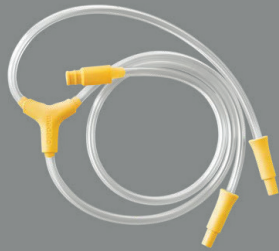

Swing Maxi™

All components included:

1 x tubing

1 x instructions for use
1 x USB power adapter

Medela Family™

Connect your pump to the **Medela Family App™**. Rely on your personal assistant that provides automatic real-time tracking, personalized science-based content and pumping tips, as well as virtual milk storage, a range of smart tools, interactive checklists and a personal helper chatbot.

connect your Medela Swing Maxi™ breast pump via Bluetooth® and save time by **tracking sessions automatically.**

personalized support, science-based content, pumping tips and personal helper.

with this **virtual milk storage** you will always know how much milk you have.

60+ YEARS OF RESEARCH

TRUSTED BY MILLIONS OF MOMS⁵

SWISS DESIGN

medela.com
medela.us
medela.ca

Content appearance may vary from pictures.

NEW Swing Maxi™

The new Swing Maxi™

Supporting you in all that you are:
a proud mother and more.

medela
THE SCIENCE OF CARE™